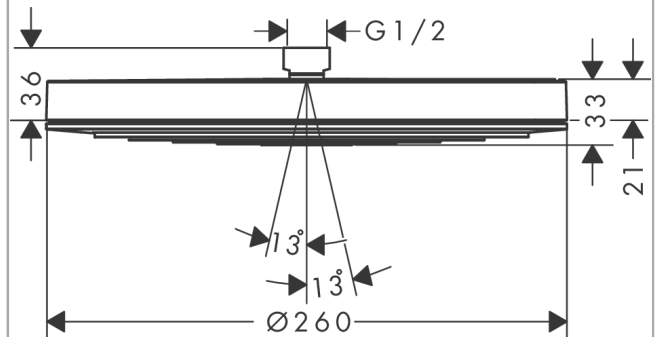

Pulsify S

Overhead shower 260 1jet EcoSmart

Finish: **Brushed Bronze** Article Number: **24141140**

Description

product features

- shower head size: 260 mm
- spray type: PowderRain
- Fast Drain empties the overhead shower from an angle of 10°
- ball-joint: overhead shower angle adjustable
- material spray disc: plastic
- spray disc surface: graphite
- maximum flow rate at 3 bar: 8,4 l/min
- flow rate PowderRain spray (at 3 bar): 8,4 l/min
- function from: 7 l/min
- minimum flow pressure: 0,8 bar
- installation: ceiling or wall
- connection thread G 1/2
- connection dimension: DN15
- suitable for continuous flow water heaters

Technology

Design awards

Product image

Scale drawing

Pulsify S
Overhead shower 260 1jet EcoSmart
 Finish: **Brushed Bronze** Article Number: **24141140**

Flowchart

Pulsify S
Overhead shower 260 1jet EcoSmart
Finish: **Brushed Bronze** Article Number: **24141140**

Exploded Drawing

Year of production: >01/23

Pulsify S
Overhead shower 260 1jet EcoSmart
 Finish: **Brushed Bronze** Article Number: **24141140**

Spare part list

Year of production: >01/23

| Pos. | Description | Article Number | PC | PU |
|------|----------------|----------------|----|----|
| 1 | lock washer | 98942140 | 98 | 1 |
| 2 | filter packing | 94246000 | 1 | 1 |