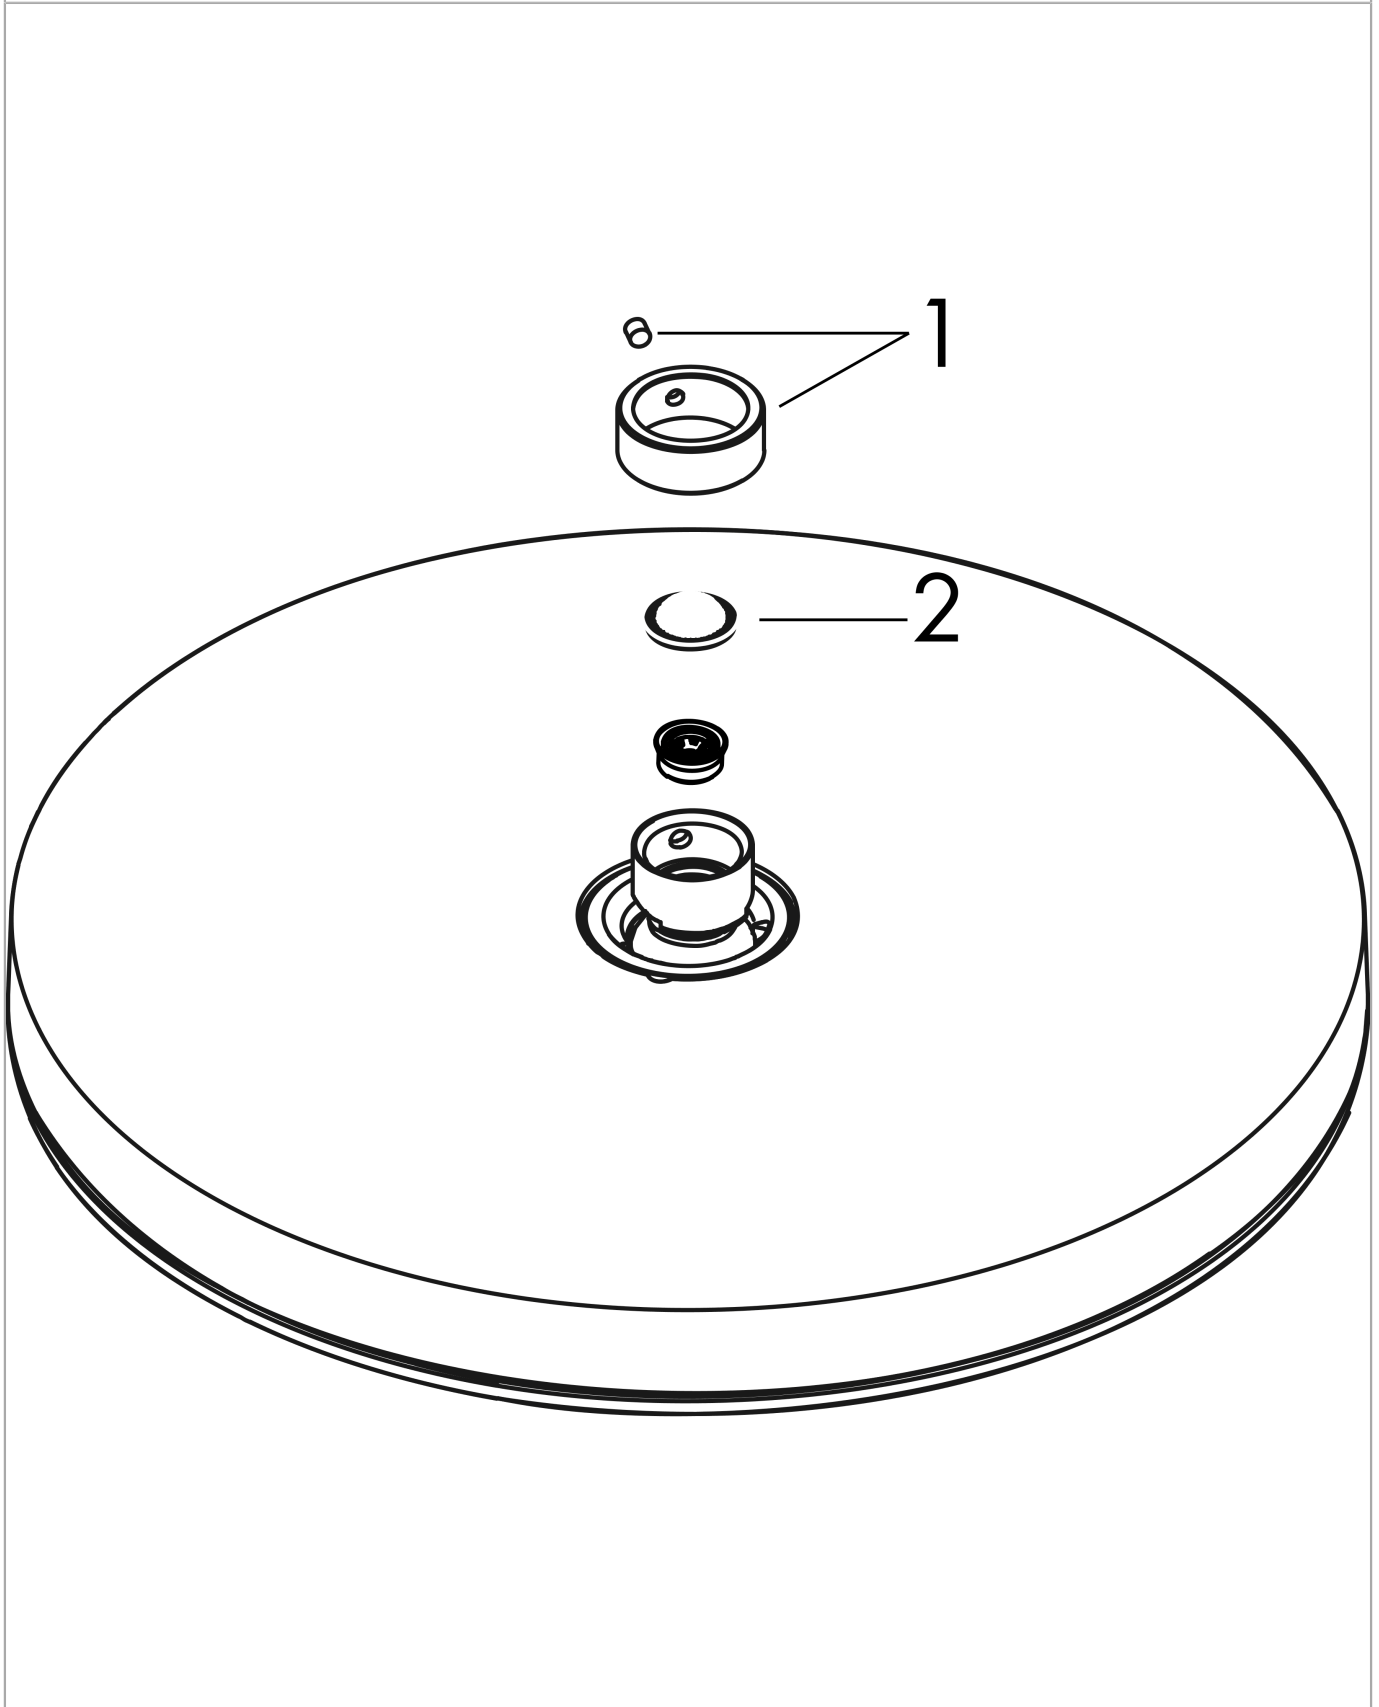

Pulsify S

Overhead shower 260 1jet EcoSmart

Finish: **Brushed Bronze** Article Number: **24141140**

Description

product features

- shower head size: 260 mm
- spray type: PowderRain
- Fast Drain empties the overhead shower from an angle of 10°
- ball-joint: overhead shower angle adjustable
- material spray disc: plastic
- spray disc surface: graphite
- maximum flow rate at 3 bar: 8,4 l/min
- flow rate PowderRain spray (at 3 bar): 8,4 l/min
- function from: 7 l/min
- minimum flow pressure: 0,8 bar
- installation: ceiling or wall
- connection thread G 1/2
- connection dimension: DN15
- suitable for continuous flow water heaters

Technology

Design awards

Product image

Scale drawing

Pulsify S
Overhead shower 260 1jet EcoSmart
 Finish: **Brushed Bronze** Article Number: **24141140**

Flowchart

Pulsify S
Overhead shower 260 1jet EcoSmart
Finish: **Brushed Bronze** Article Number: **24141140**

Exploded Drawing

Year of production: >01/23

Pulsify S
Overhead shower 260 1jet EcoSmart
 Finish: **Brushed Bronze** Article Number: **24141140**

Spare part list

Year of production: >01/23

| Pos. | Description | Article Number | PC | PU |
|------|----------------|----------------|----|----|
| 1 | lock washer | 98942140 | 98 | 1 |
| 2 | filter packing | 94246000 | 1 | 1 |