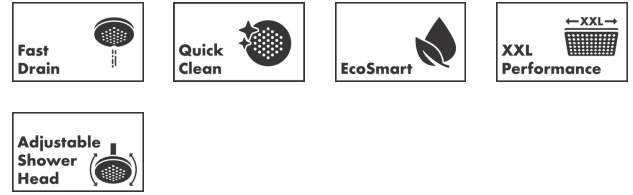

Pulsify S

Overhead shower 260 1jet EcoSmart

Finish: **Brushed Bronze** Article Number: **24141140**

Description

product features

- shower head size: 260 mm
- spray type: PowderRain
- Fast Drain empties the overhead shower from an angle of 10°
- ball-joint: overhead shower angle adjustable
- material spray disc: plastic
- spray disc surface: graphite
- maximum flow rate at 3 bar: 8,4 l/min
- flow rate PowderRain spray (at 3 bar): 8,4 l/min
- function from: 7 l/min
- minimum flow pressure: 0,8 bar
- installation: ceiling or wall
- connection thread G 1/2
- connection dimension: DN15
- suitable for continuous flow water heaters

Technology

Design awards

Product image

Scale drawing

Pulsify S
Overhead shower 260 1jet EcoSmart
 Finish: **Brushed Bronze** Article Number: **24141140**

Flowchart

Pulsify S
Overhead shower 260 1jet EcoSmart
Finish: **Brushed Bronze** Article Number: **24141140**