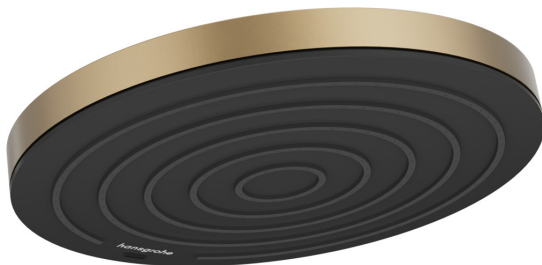

Pulsify S

Overhead shower 260 1jet EcoSmart

Finish: **Brushed Bronze** Article Number: **24141140**

Description

product features

- shower head size: 260 mm
- spray type: PowderRain
- Fast Drain empties the overhead shower from an angle of 10°
- ball-joint: overhead shower angle adjustable
- material spray disc: plastic
- spray disc surface: graphite
- maximum flow rate at 3 bar: 8,4 l/min
- flow rate PowderRain spray (at 3 bar): 8,4 l/min
- function from: 7 l/min
- minimum flow pressure: 0,8 bar
- installation: ceiling or wall
- connection thread G 1/2
- connection dimension: DN15
- suitable for continuous flow water heaters

Technology

Design awards

Product image

Scale drawing

Pulsify S
Overhead shower 260 1jet EcoSmart
 Finish: **Brushed Bronze** Article Number: **24141140**

Flowchart

Pulsify S
Overhead shower 260 1jet EcoSmart
Finish: **Brushed Bronze** Article Number: **24141140**

Exploded Drawing

Year of production: >01/23

Pulsify S
Overhead shower 260 1jet EcoSmart
 Finish: **Brushed Bronze** Article Number: **24141140**

Spare part list

Year of production: >01/23

| Pos. | Description | Article Number | PC | PU |
|------|----------------|----------------|----|----|
| 1 | lock washer | 98942140 | 98 | 1 |
| 2 | filter packing | 94246000 | 1 | 1 |