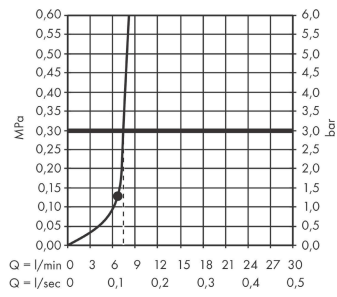

Pulsify S

Overhead shower 260 1jet EcoSmart

Finish: **Brushed Bronze** Article Number: **24141140**

Description

product features

- shower head size: 260 mm
- spray type: PowderRain
- Fast Drain empties the overhead shower from an angle of 10°
- ball-joint: overhead shower angle adjustable
- material spray disc: plastic
- spray disc surface: graphite
- maximum flow rate at 3 bar: 8,4 l/min
- flow rate PowderRain spray (at 3 bar): 8,4 l/min
- function from: 7 l/min
- minimum flow pressure: 0,8 bar
- installation: ceiling or wall
- connection thread G 1/2
- connection dimension: DN15
- suitable for continuous flow water heaters

Technology

Design awards

Product image

Scale drawing

Pulsify S
Overhead shower 260 1jet EcoSmart
 Finish: **Brushed Bronze** Article Number: **24141140**

Flowchart

Pulsify S
Overhead shower 260 1jet EcoSmart
Finish: **Brushed Bronze** Article Number: **24141140**